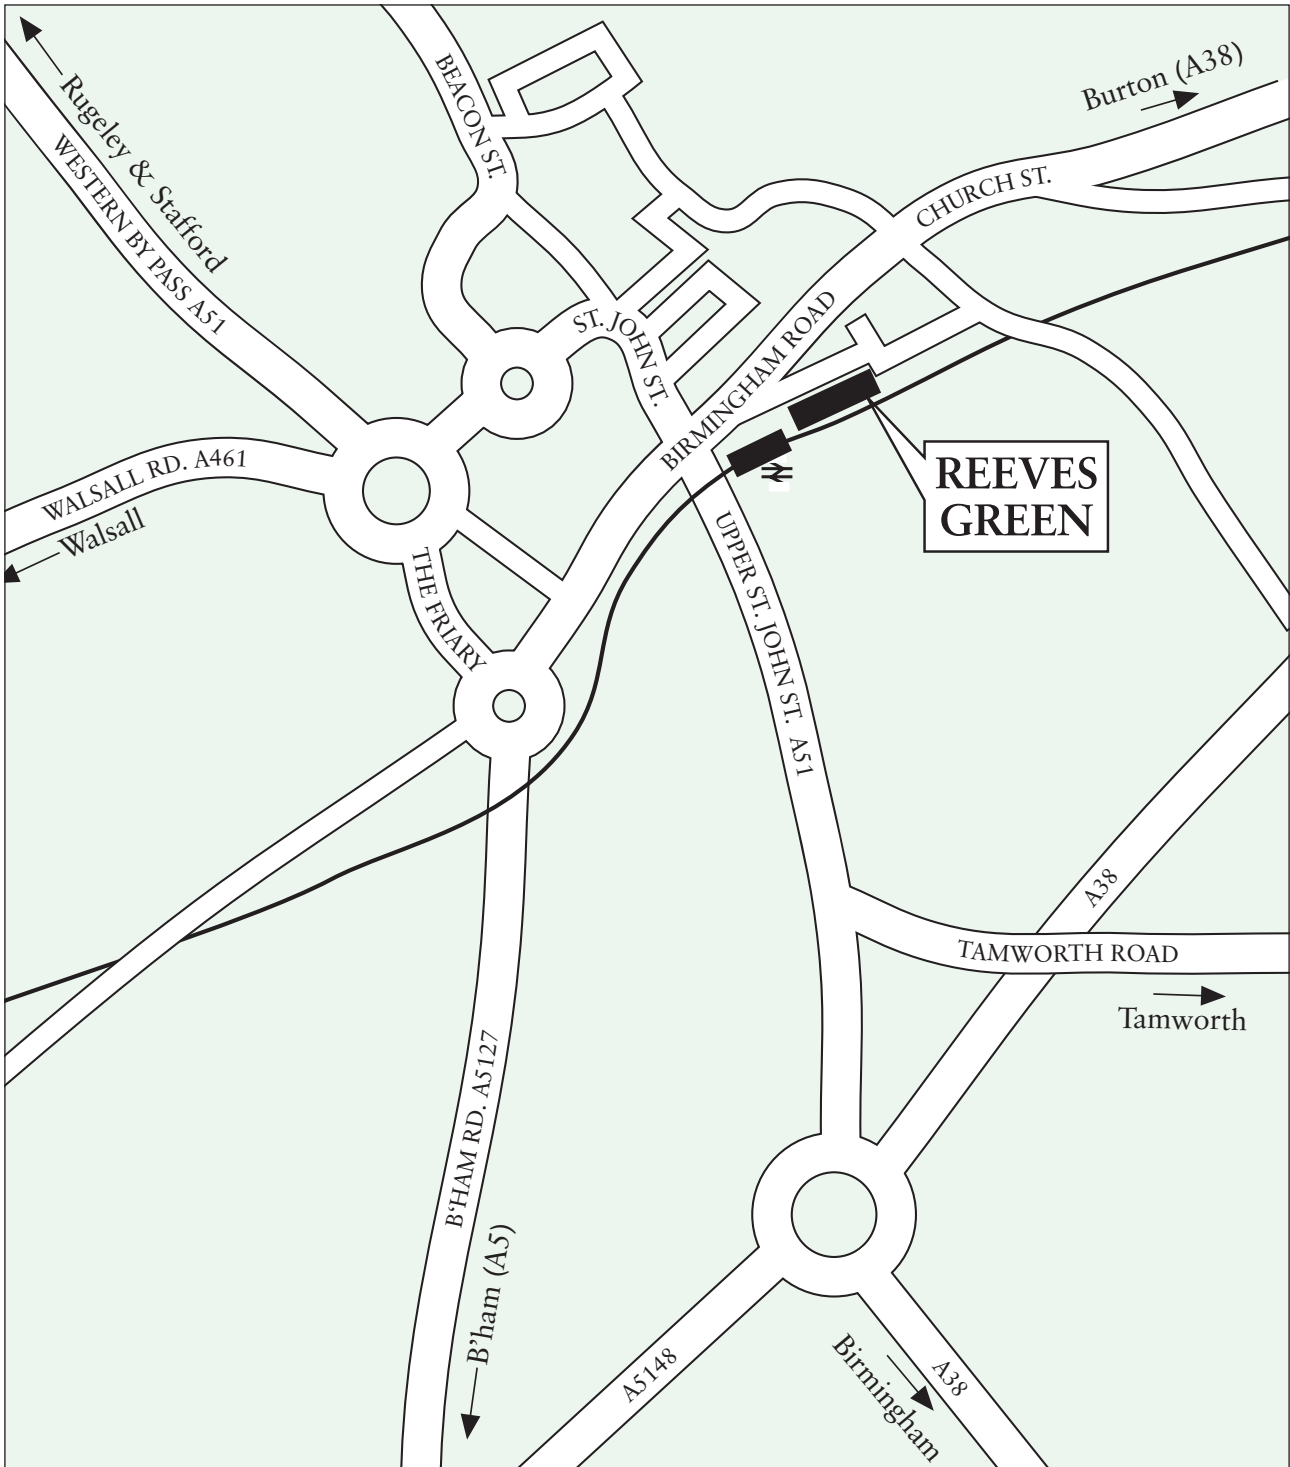

LOCATION

REEVES GREEN PARTNERS LIMITED,
6-7 THREE SPIRES HOUSE, STATION ROAD,
LICHFIELD, STAFFORDSHIRE WS13 6HX, ENGLAND.
TELEPHONE: 01543 250505. FAX: 01543 255522.